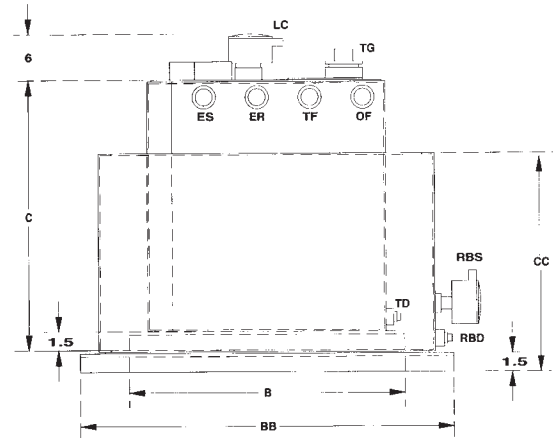

DAY TANKS

Specifications

Dimension Table

Catalog Number	Tank Dimensions				Vent	Companion Rupture Basin			
	A	B	C	WGT		STD	AA	BB	CC
DT-020	13"	22"	21.5"	79	2"	18"	30"	17.5"	85
DT-030	13"	31"	21.5"	136	2"	18"	41"	17.5"	130
DT-040	13"	26"	33.5"	166	2"	18"	34"	29.5"	159
DT-060	13"	37"	33.5"	245	2"	18"	47"	29.5"	205
DT-080	24"	22"	45.5"	317	3"	29.5"	30"	41.5"	276
DT-100	24"	27"	45.5"	366	3"	29.5"	35"	41.5"	343
DT-130	24"	33"	45.5"	361	3"	29.5"	45"	41.5"	420
DT-160	24"	40"	45.5"	405	3"	29.5"	53"	41.5"	415
DT-190	24"	47"	45.5"	483	3"	29.5"	63"	41.5"	466
DT-220	24"	53"	45.5"	524	4"	29.5"	72"	41.5"	557
DT-260	24"	61"	45.5"	584	4"	29.5"	85"	41.5"	661
DT-275	24"	64"	45.5"	620	4"	29.5"	89"	41.5"	668
DT-290	24"	68"	45.5"	656	4"	29.5"	94"	41.5"	674
DT-360	45"	45"	45.5"	689	4"	50"	73"	41.5"	676
DT-460	45"	57"	45.5"	805	4"	51"	87"	41.5"	784
DT-560	45"	69"	45.5"	964	4"	57"	94"	41.5"	880
DT-620	45"	76"	45.5"	1041	4"	60"	99"	41.5"	932

Weights listed are approximate dry weights

- | | |
|---------------------------------|-------------------------------|
| ES Engine Supply 1" | V Vent Tapping |
| ER Engine Return 1" | IP Inspection Port 6"x6" |
| TF Tank Fill 1" | LC Level Controller Switch |
| OF Overflow 1" | RBS Rupture Basin Leak Switch |
| TD Tank Drain 1" | TG Tank Gauge |
| RBD Rupture Basin Drain 1" | |
| MF Manual Fill Port 2" (capped) | |