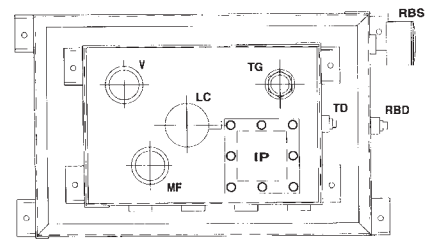

DAY TANKS

Specifications

Dimension Table

Catalog Number	Tank Dimensions				Vent	Companion Rupture Basin			
	A	B	C	WGT		STD	AA	BB	CC
DT-020	13"	22"	21.5"	79	2"	18"	30"	17.5"	85
DT-030	13"	31"	21.5"	136	2"	18"	41"	17.5"	130
DT-040	13"	26"	33.5"	166	2"	18"	34"	29.5"	159
DT-060	13"	37"	33.5"	245	2"	18"	47"	29.5"	205
DT-080	24"	22"	45.5"	317	3"	29.5"	30"	41.5"	276
DT-100	24"	27"	45.5"	366	3"	29.5"	35"	41.5"	343
DT-130	24"	33"	45.5"	361	3"	29.5"	45"	41.5"	420
DT-160	24"	40"	45.5"	405	3"	29.5"	53"	41.5"	415
DT-190	24"	47"	45.5"	483	3"	29.5"	63"	41.5"	466
DT-220	24"	53"	45.5"	524	4"	29.5"	72"	41.5"	557
DT-260	24"	61"	45.5"	584	4"	29.5"	85"	41.5"	661
DT-275	24"	64"	45.5"	620	4"	29.5"	89"	41.5"	668
DT-290	24"	68"	45.5"	656	4"	29.5"	94"	41.5"	674
DT-360	45"	45"	45.5"	689	4"	50"	73"	41.5"	676
DT-460	45"	57"	45.5"	805	4"	51"	87"	41.5"	784
DT-560	45"	69"	45.5"	964	4"	57"	94"	41.5"	880
DT-620	45"	76"	45.5"	1041	4"	60"	99"	41.5"	932

Weights listed are approximate dry weights

- | | |
|---------------------------------|-------------------------------|
| ES Engine Supply 1" | V Vent Tapping |
| ER Engine Return 1" | IP Inspection Port 6"x6" |
| TF Tank Fill 1" | LC Level Controller Switch |
| OF Overflow 1" | RBS Rupture Basin Leak Switch |
| TD Tank Drain 1" | TG Tank Gauge |
| RBD Rupture Basin Drain 1" | |
| MF Manual Fill Port 2" (capped) | |