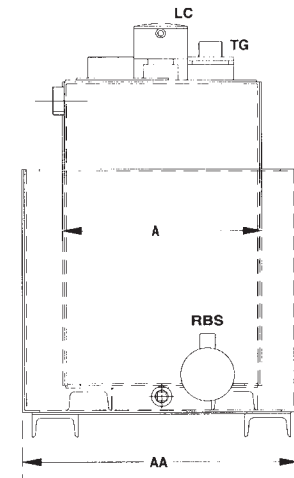

DAY TANKS

Specifications

Dimension Table

Catalog Number	Tank Dimensions				Vent	Companion Rupture Basin			
	A	B	C	WGT		STD	AA	BB	CC
DT-020	13"	22"	21.5"	79	2"	18"	30"	17.5"	85
DT-030	13"	31"	21.5"	136	2"	18"	41"	17.5"	130
DT-040	13"	26"	33.5"	166	2"	18"	34"	29.5"	159
DT-060	13"	37"	33.5"	245	2"	18"	47"	29.5"	205
DT-080	24"	22"	45.5"	317	3"	29.5"	30"	41.5"	276
DT-100	24"	27"	45.5"	366	3"	29.5"	35"	41.5"	343
DT-130	24"	33"	45.5"	361	3"	29.5"	45"	41.5"	420
DT-160	24"	40"	45.5"	405	3"	29.5"	53"	41.5"	415
DT-190	24"	47"	45.5"	483	3"	29.5"	63"	41.5"	466
DT-220	24"	53"	45.5"	524	4"	29.5"	72"	41.5"	557
DT-260	24"	61"	45.5"	584	4"	29.5"	85"	41.5"	661
DT-275	24"	64"	45.5"	620	4"	29.5"	89"	41.5"	668
DT-290	24"	68"	45.5"	656	4"	29.5"	94"	41.5"	674
DT-360	45"	45"	45.5"	689	4"	50"	73"	41.5"	676
DT-460	45"	57"	45.5"	805	4"	51"	87"	41.5"	784
DT-560	45"	69"	45.5"	964	4"	57"	94"	41.5"	880
DT-620	45"	76"	45.5"	1041	4"	60"	99"	41.5"	932

Weights listed are approximate dry weights

- | | |
|---------------------------------|-------------------------------|
| ES Engine Supply 1" | V Vent Tapping |
| ER Engine Return 1" | IP Inspection Port 6"x6" |
| TF Tank Fill 1" | LC Level Controller Switch |
| OF Overflow 1" | RBS Rupture Basin Leak Switch |
| TD Tank Drain 1" | TG Tank Gauge |
| RBD Rupture Basin Drain 1" | |
| MF Manual Fill Port 2" (capped) | |