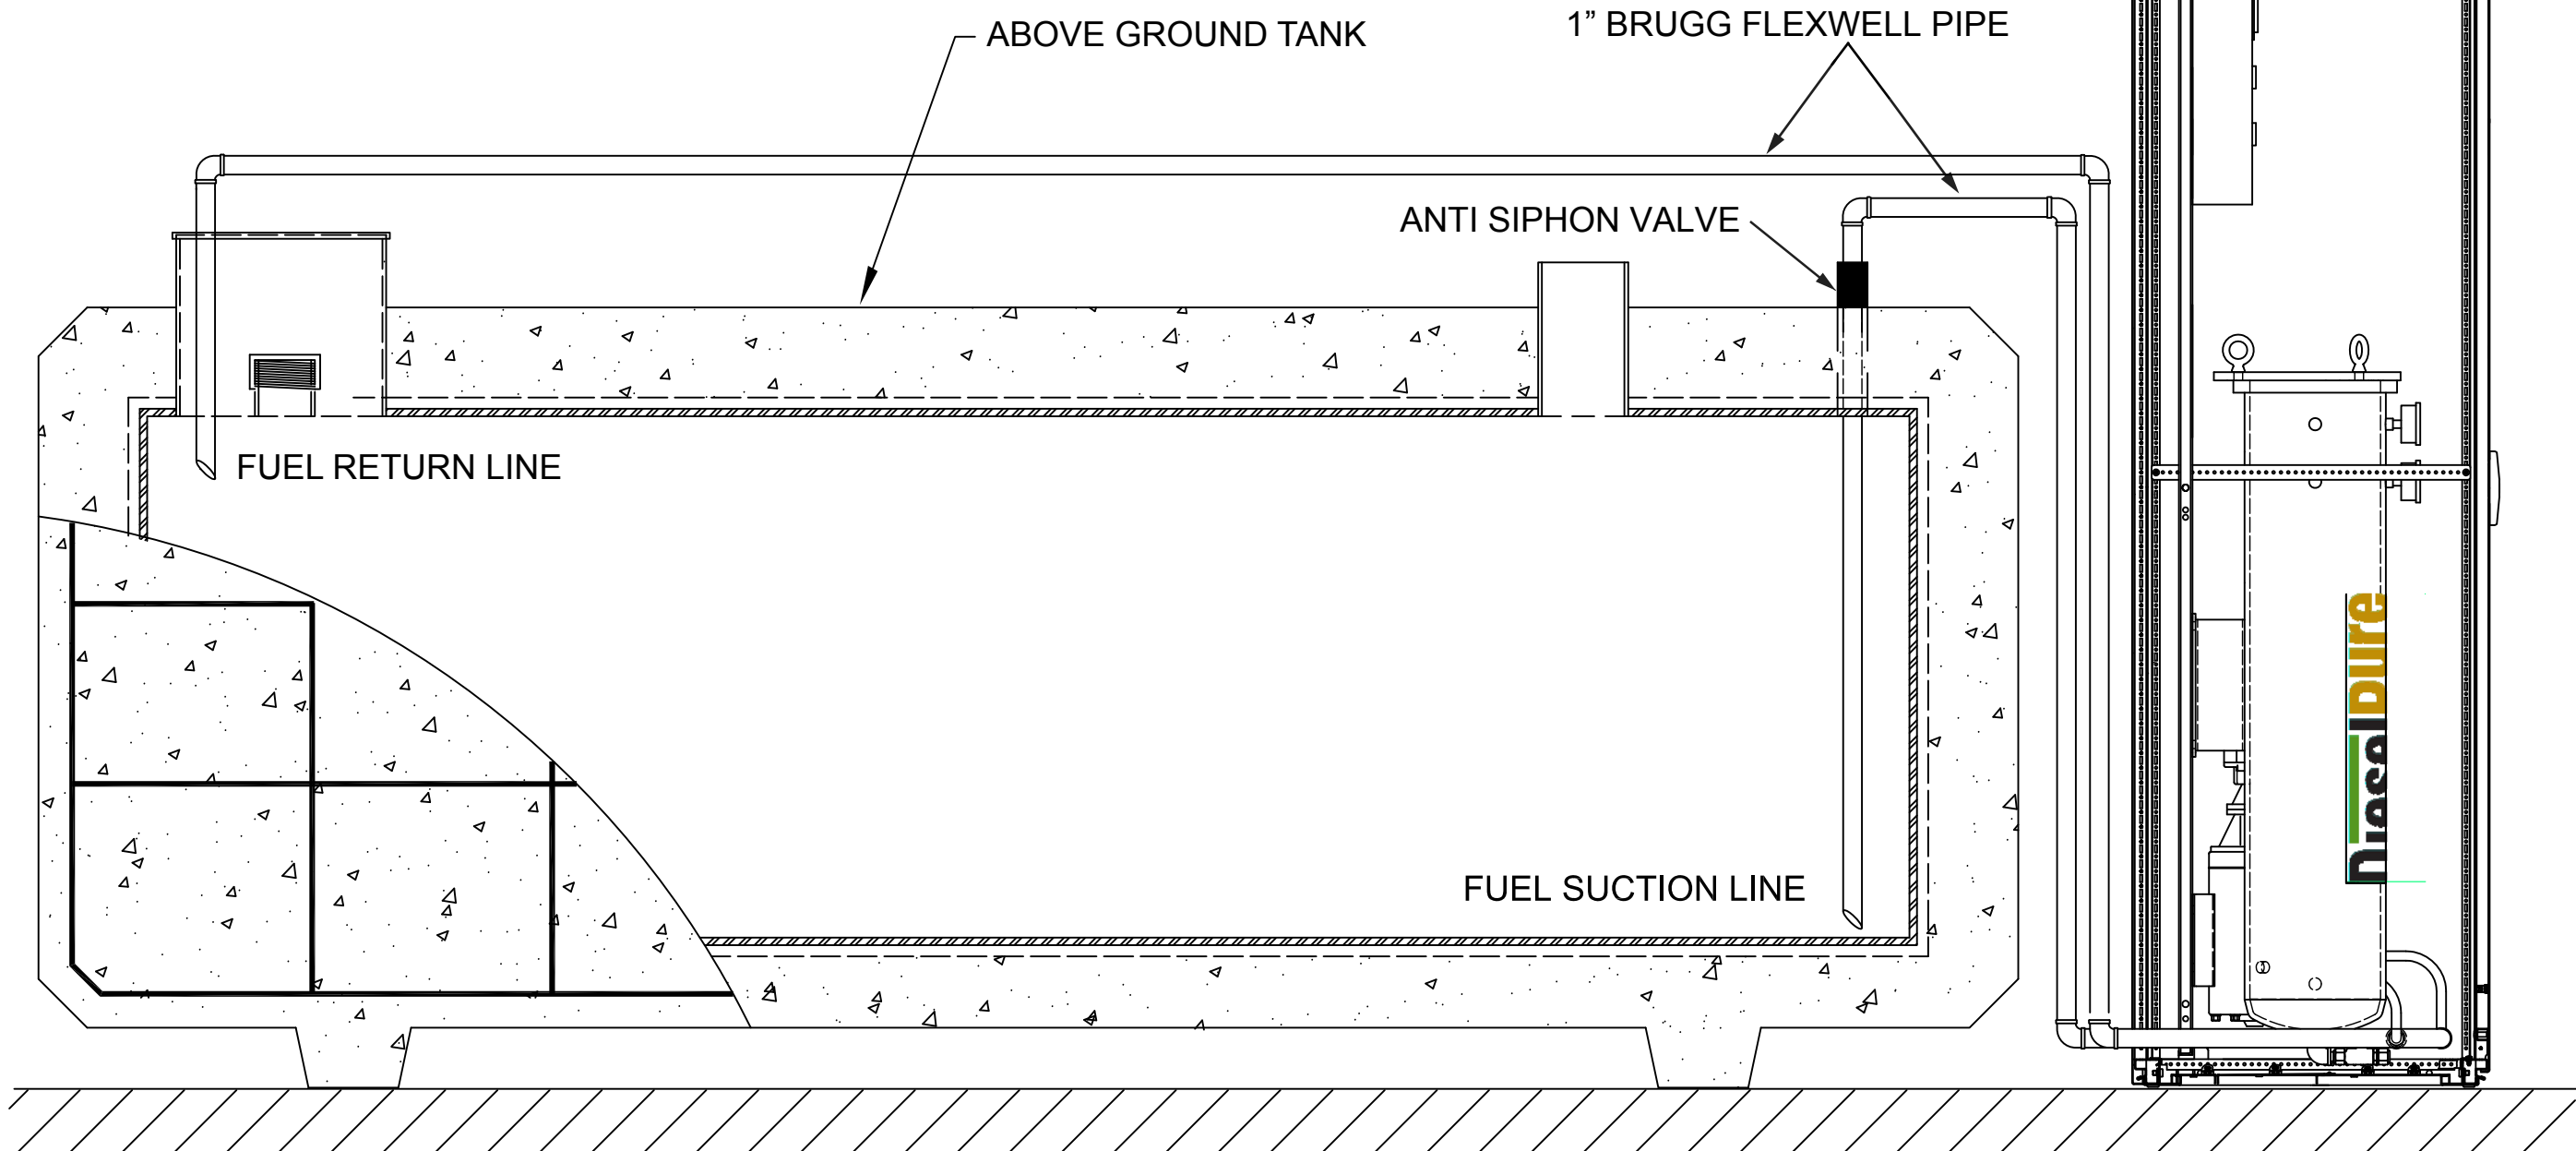

DIESEL PURE SAEJ1488
EFFICENCY SERIES POLISHER

INSTALLATION SCHEMATIC

Core 
engineered solutions
safety. compliance. reliability.
www.core-es.com
800.628.5502